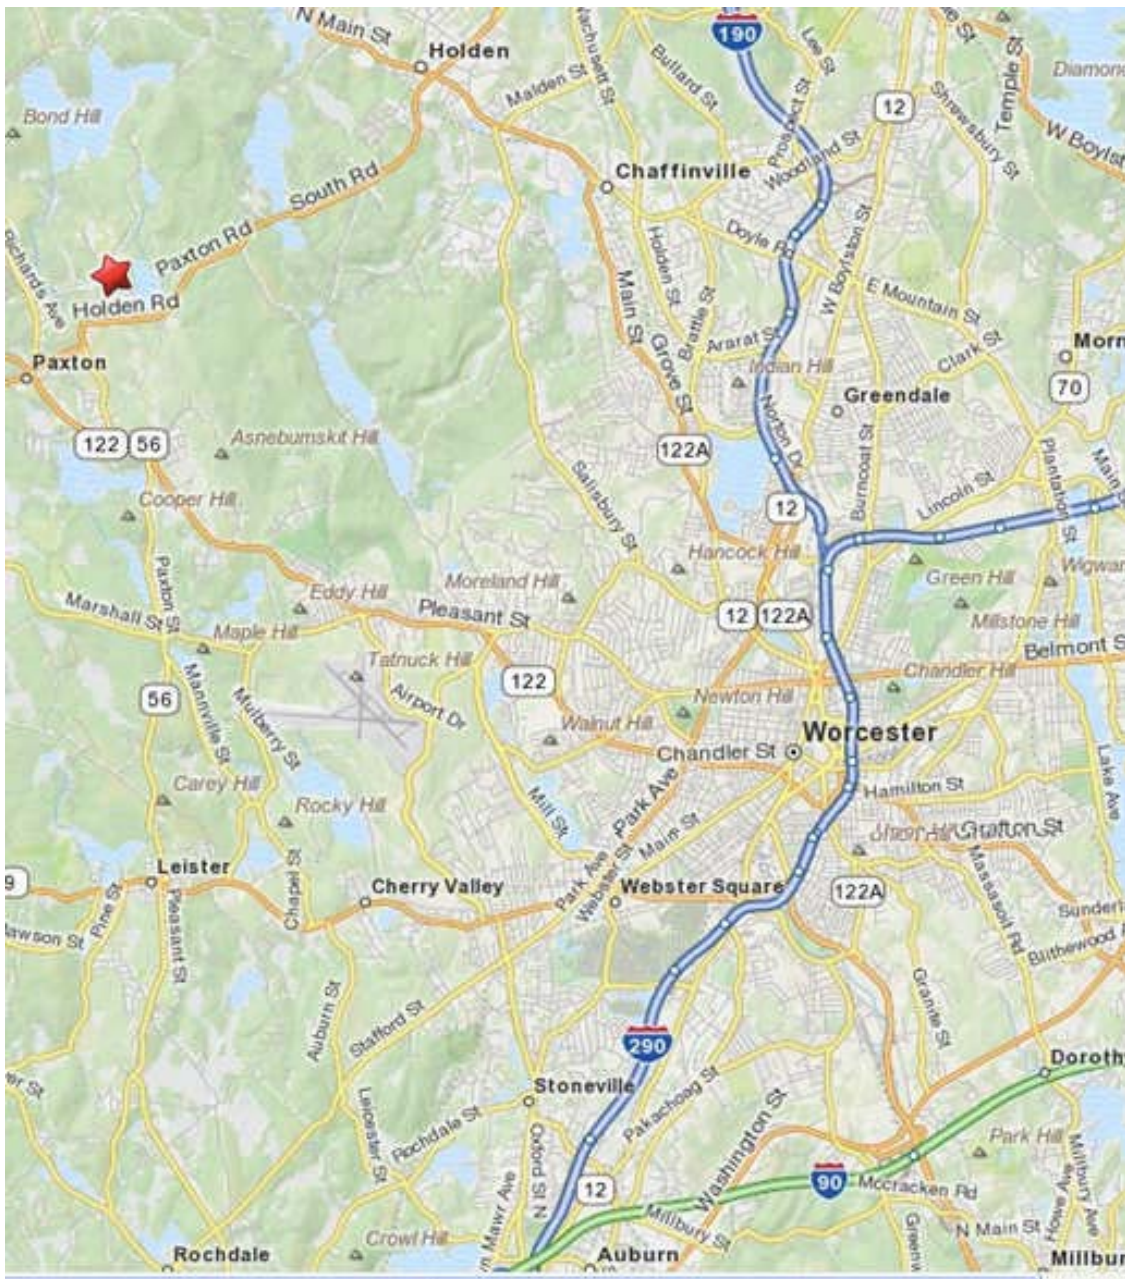

AREA MAP

PAXTON BABE RUTH

Klinge Field

FIELD	ADDRESS	HEAD COACH
Paxton Babe Ruth Klinge Field	350 Grove Street Paxton, MA	Drew Stratton 508.450.3320

Field is across the street from Anna Maria College